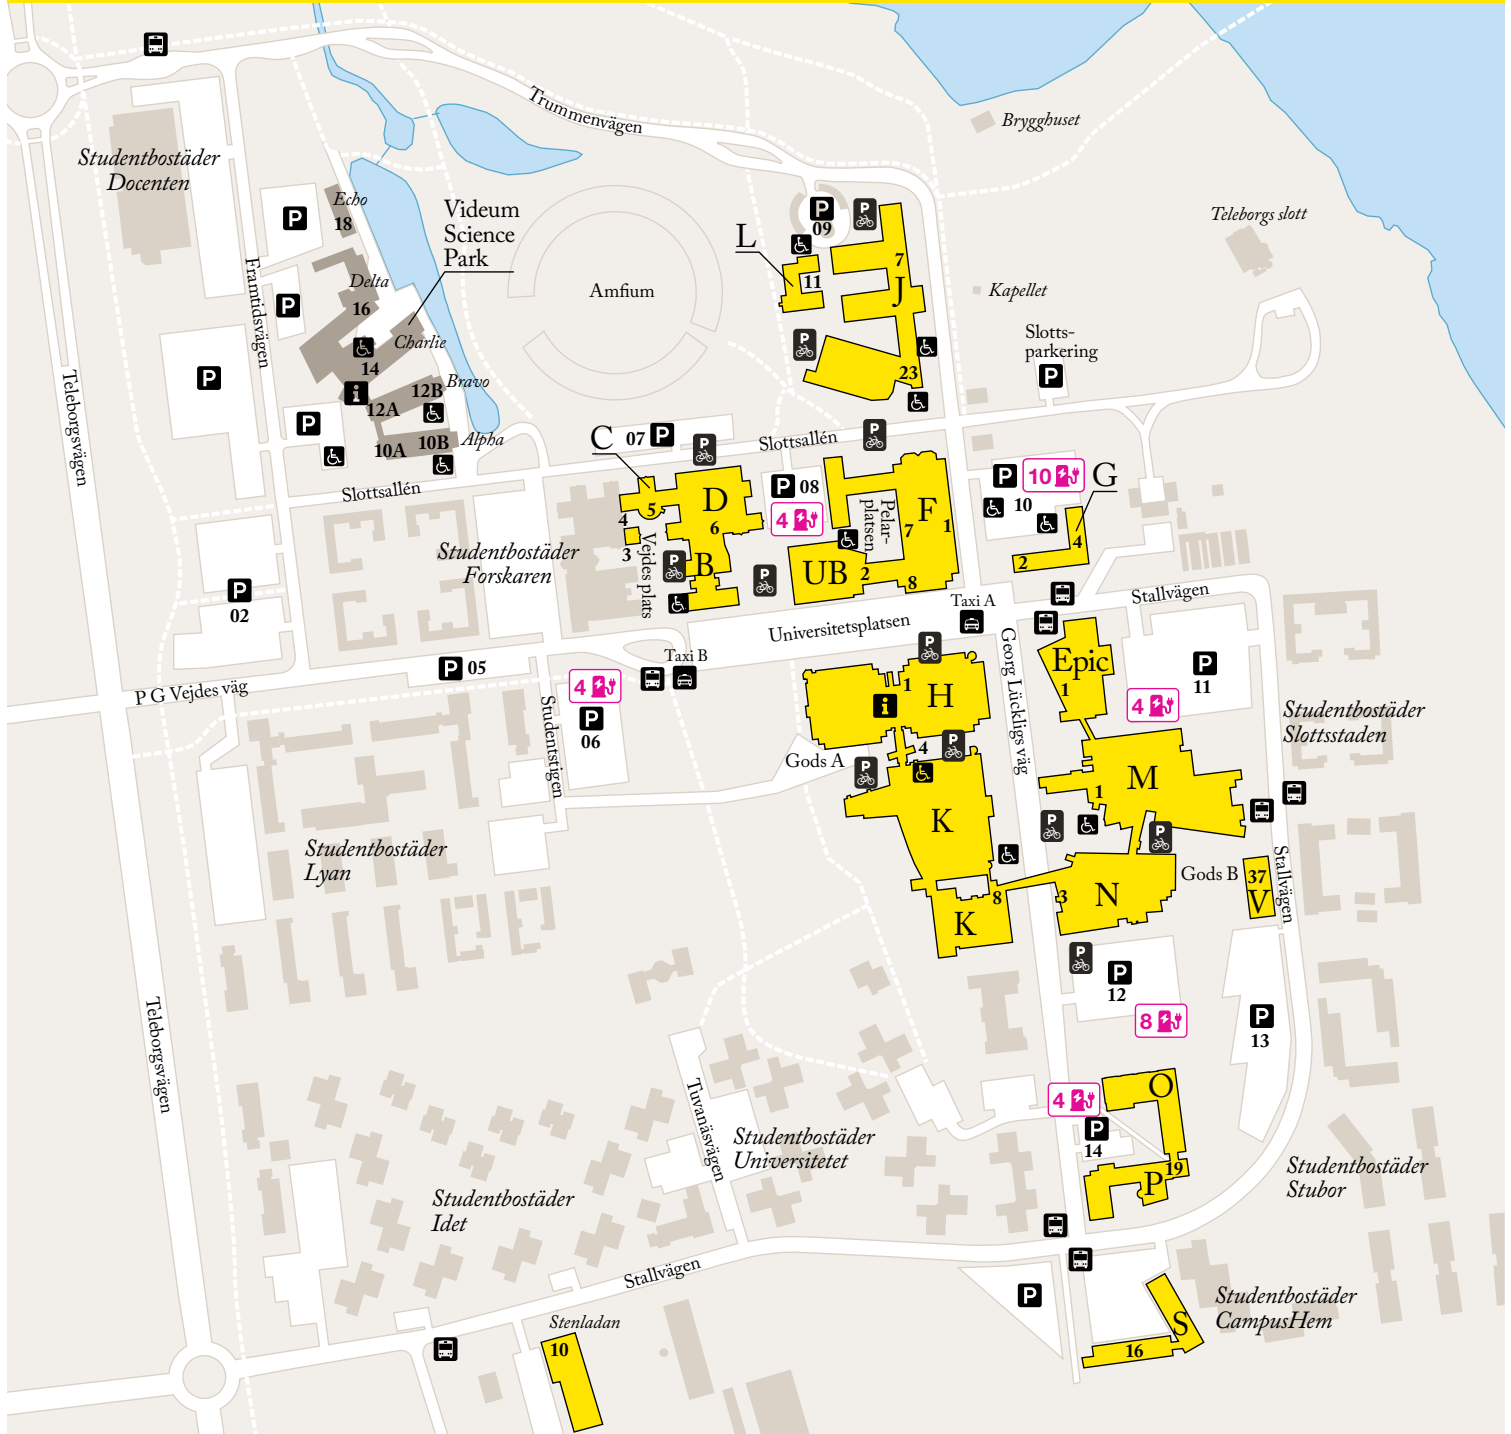

- **i** Infocenter..... house H, entrance 1
- **Faculties**
- Faculty of Health and Life Sciences..... house J, K, L
- Faculty of Arts and Humanities..... house F, G, J, K, M
- Faculty of Social Sciences..... house F, G, J, K, M, N, P, S
- Faculty of Technology..... house B, D, M
- School of Business and Economics..... house K

- Linnaeus Union..... house F, entrance 8
- Board of teacher education..... house H, entrance 1
- Regional development center (RUC)..... house H, entrance 1
- Examination hall..... Stenladan, entrance 10
- University Library..... UB, entrance 2
- Academic support center..... UB, entrance 2
- **University administration**
- Executive office..... house H, entrance 1
- Office of external relations..... house H, entrance 1
- Finance office..... house H, entrance 1
- IT Office, IT-Support..... house N, entrance 3
- Communications office..... UB, entrance 2
- Office of facilities management and services..... house H, entrance 1
- Office of human resources..... house J, entrance 7
- Office of student affairs..... house H, entrance 1
- Student welfare office..... house H, entrance 1

- **Lecture halls / conference rooms**
- Homeros, F332..... house F, entrance 7
- IKEA-salen, N1008A..... house N, entrance 3
- Lammhultsrummet, F303..... house F, entrance 7
- Leonardo, F119..... house F, entrance 7
- Linné, H1509..... house H, entrance 1
- Myrdal, K1010..... house K, entrance 4
- Newton, C1202..... house C, entrance 4
- Södrasalen, M1083..... house M, entrance 1
- Tegnér, H1510..... house H, entrance 1
- Videumsalen, D1136..... house D, entrance 6
- Weber, K1009..... house K, entrance 4
- Wicksell, K1011..... house K, entrance 4
- B1006-B3033..... house B, entrance 6
- D1136A-D2273B..... house D, entrance 6
- F103-F338B..... house F, entrance 7
- Fe3016-Fe3059..... house F, entrance 7
- Fg207-Fg208..... house F, entrance 7
- Fh103B-Fh115..... house F, entrance 7
- G106-G137..... house G, entrance 2-4

- H1206-H1411..... house H, entrance 1
- J0029-J1091..... house J, entrance 23
- K1009-K3151..... house K, entrance 4
- K1211-K3207..... house K, entrance 8
- L225..... house L, entrance 11
- M0010-M2102..... house M, entrance 1
- N1017A-N2052..... house N, entrance 3
- UB0028-UB3018..... UB, entrance 2
- **Miscellaneous**
- Café Astrakan..... UB, entrance 2
- Café Hus M..... house M, entrance 1
- Café Karl-Oskar..... house F, entrance 7
- Drivhuset..... house H, entrance 1
- Restaurang Kristina..... house H, entrance 1
- Restaurang Rasken..... house C, entrance 5
- RISE..... house C, entrance 3